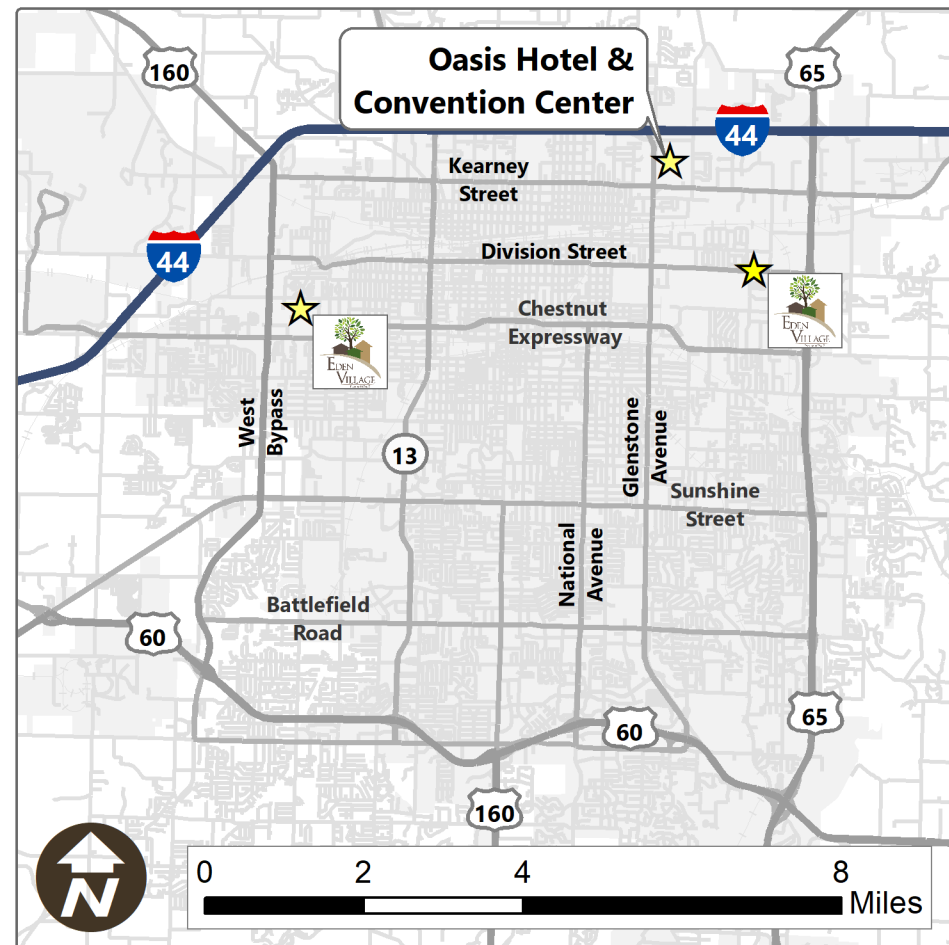

Eden Village: Confronting Homelessness with Tiny House Villages

American Planning Association
Missouri Chapter

Creating Great Communities for All

Ozark Mountain Section
Missouri Chapter • American Planning Association

Eden Village 1
2801 E Division St
Springfield, MO 65803

2.7 miles from Oasis

Eden Village 2
3155 W Brower St
Springfield, MO 65803

6.4 miles from Oasis